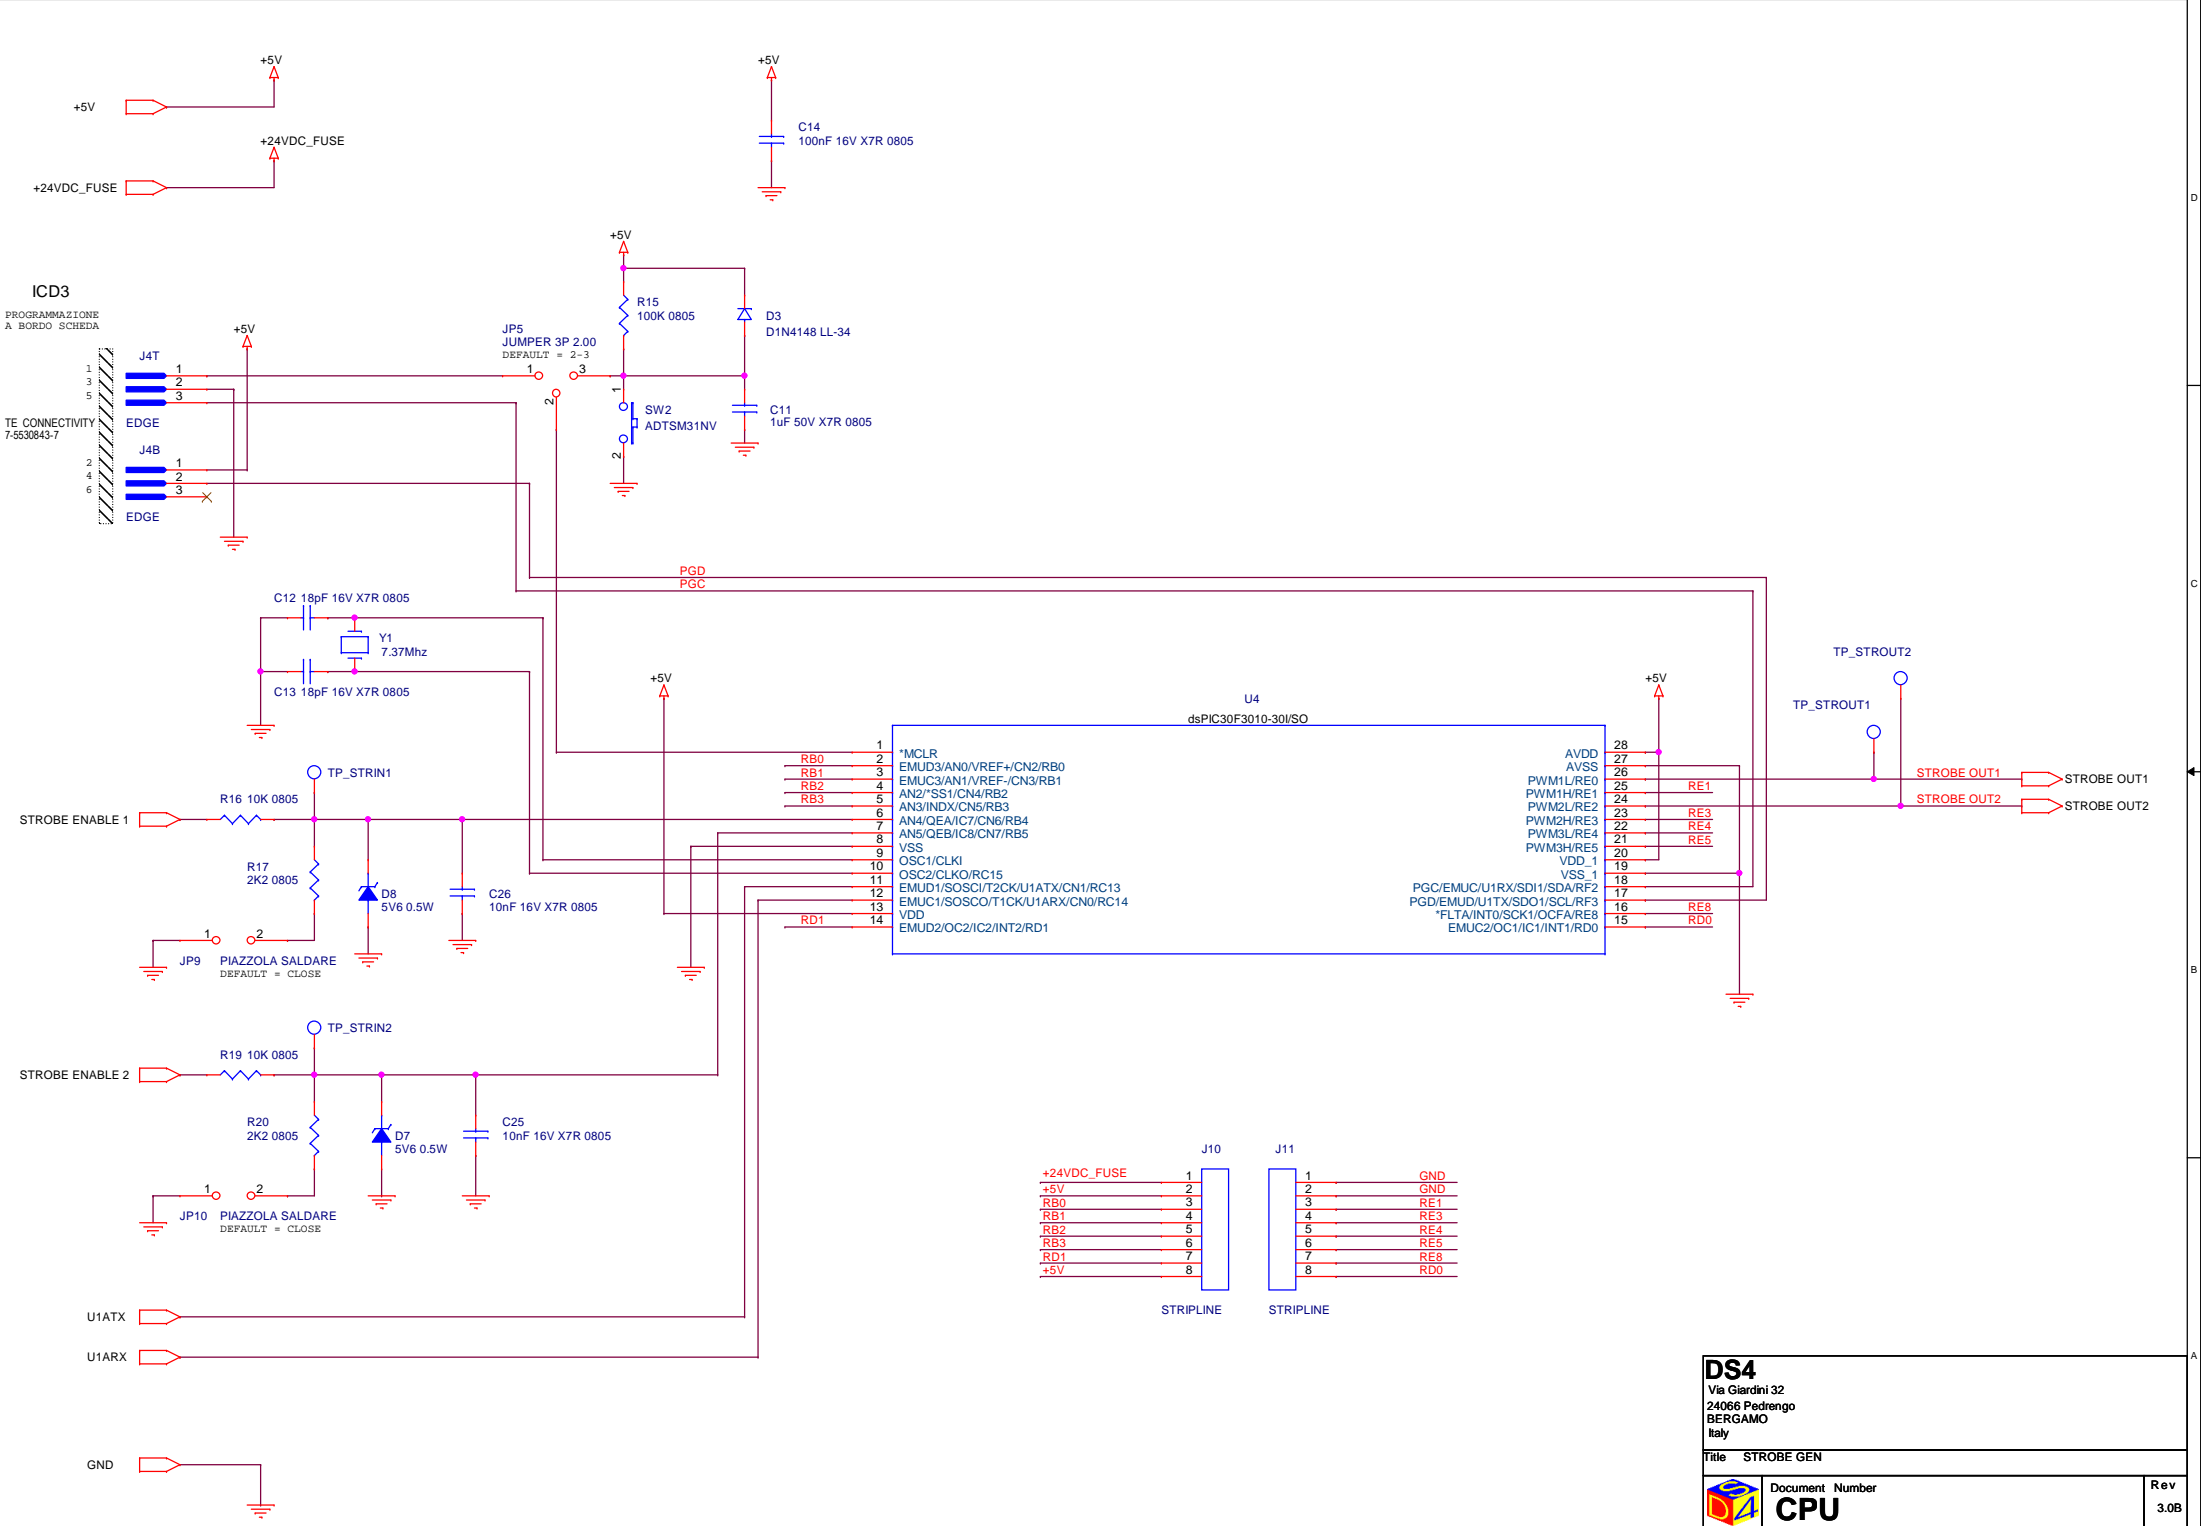

**DS4**  
 Via Giardini 32  
 24066 Pedrengo  
 BERGAMO  
 Italy

Title: STROBE GEN

Document Number: **POWER**

Rev: 3.0B

Date: Monday, July 11, 2016

Sheet: 1 of 4

**DS4**  
Via Giardini 32  
24066 Pedrengo  
BERGAMO  
Italy

Title STROBE GEN

Document Number	Rev
<b>CPU</b>	3.0B

Date: Monday, July 11, 2016 Sheet 2 of 4

**DS4**  
 Via Giardini 32  
 24066 Pedrengo  
 BERGAMO  
 Italy

Title STROBE GEN

Document Number **SERIALE 232/422/485**

Date: Monday, July 11, 2016

Sheet 3 of 4

Rev 3.0B

<b>DS4</b> Via Giardini 32 24066 Pedrengo BERGAMO Italy	
Title STROBE GEN	
	<b>Document Number</b> <b>OUTPUT</b>
Date: Monday, July 11, 2016	Rev 3.0B
Sheet 4 of 4	