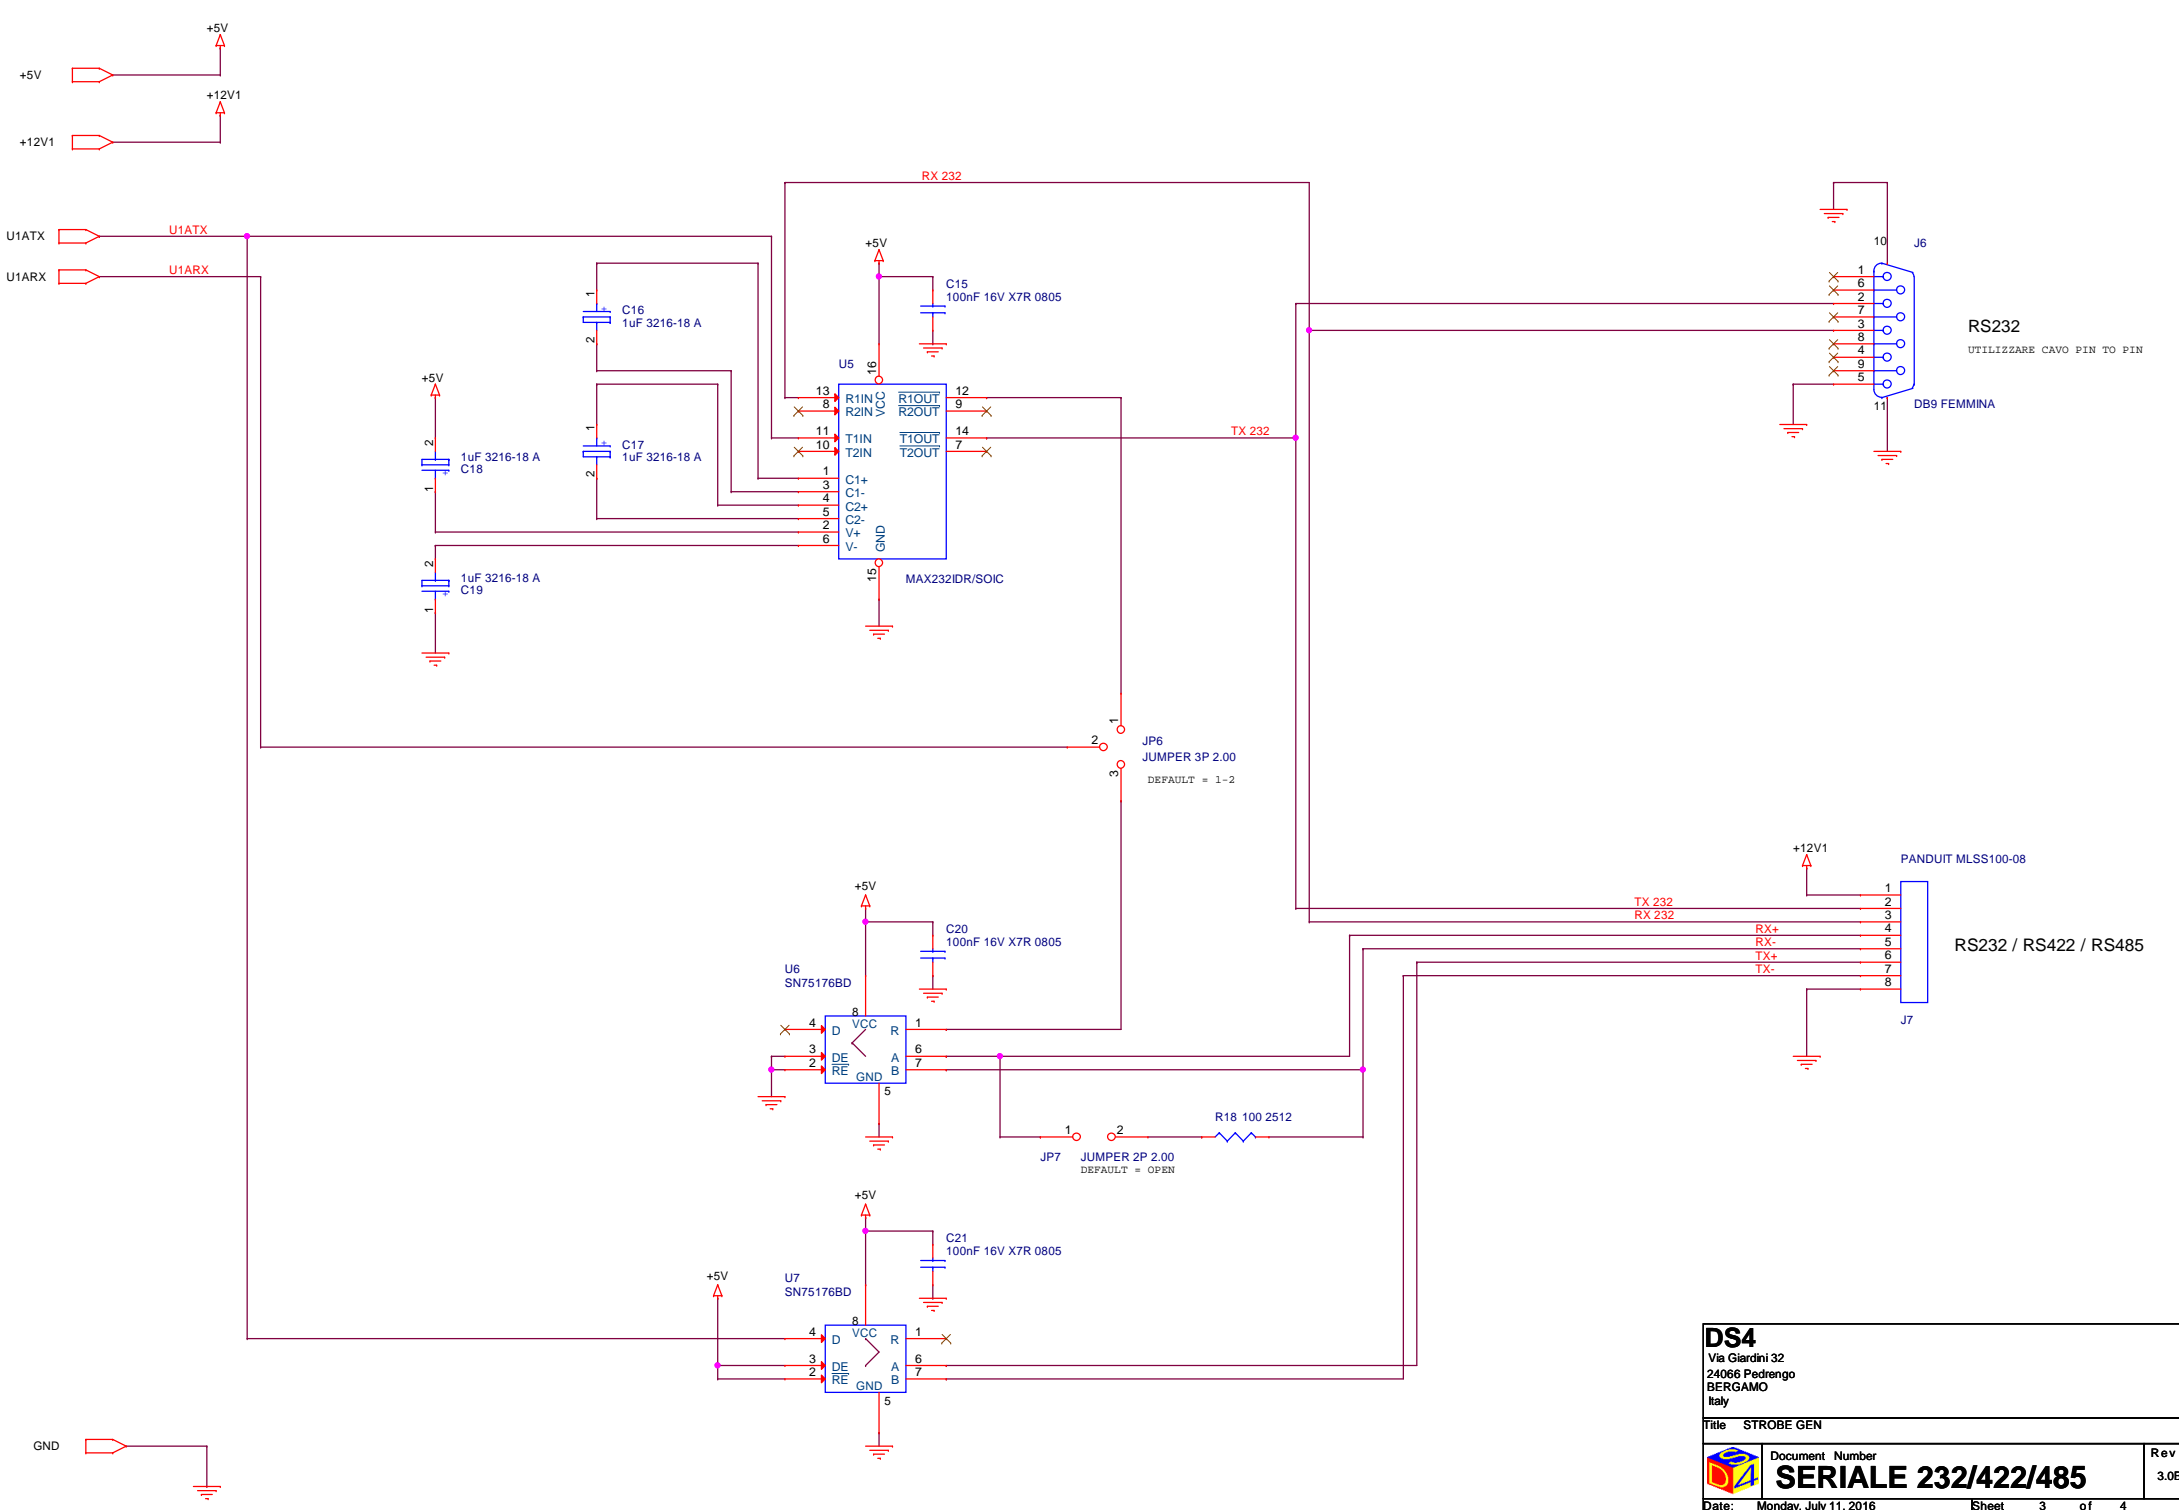

**DS4**  
 Via Giardini 32  
 24066 Pedrengo  
 BERGAMO  
 Italy

Title: STROBE GEN

Document Number: **POWER**

Rev: 3.0B

Date: Monday, July 11, 2016

Sheet: 1 of 4

**DS4**  
Via Giardini 32  
24066 Pedrengo  
BERGAMO  
Italy

Title STROBE GEN

Document Number	Rev
<b>CPU</b>	3.0B

Date: Monday, July 11, 2016 Sheet 2 of 4

**DS4**  
 Via Giardini 32  
 24066 Pedrengo  
 BERGAMO  
 Italy

Title STROBE GEN

Document Number **SERIALE 232/422/485**

Date: Monday, July 11, 2016

Sheet 3 of 4

Rev 3.0B

<b>DS4</b> Via Giardini 32 24066 Pedrengo BERGAMO Italy	
Title STROBE GEN	
	<b>Document Number</b> <b>OUTPUT</b>
Date: Monday, July 11, 2016	Rev 3.0B
Sheet 4 of 4	