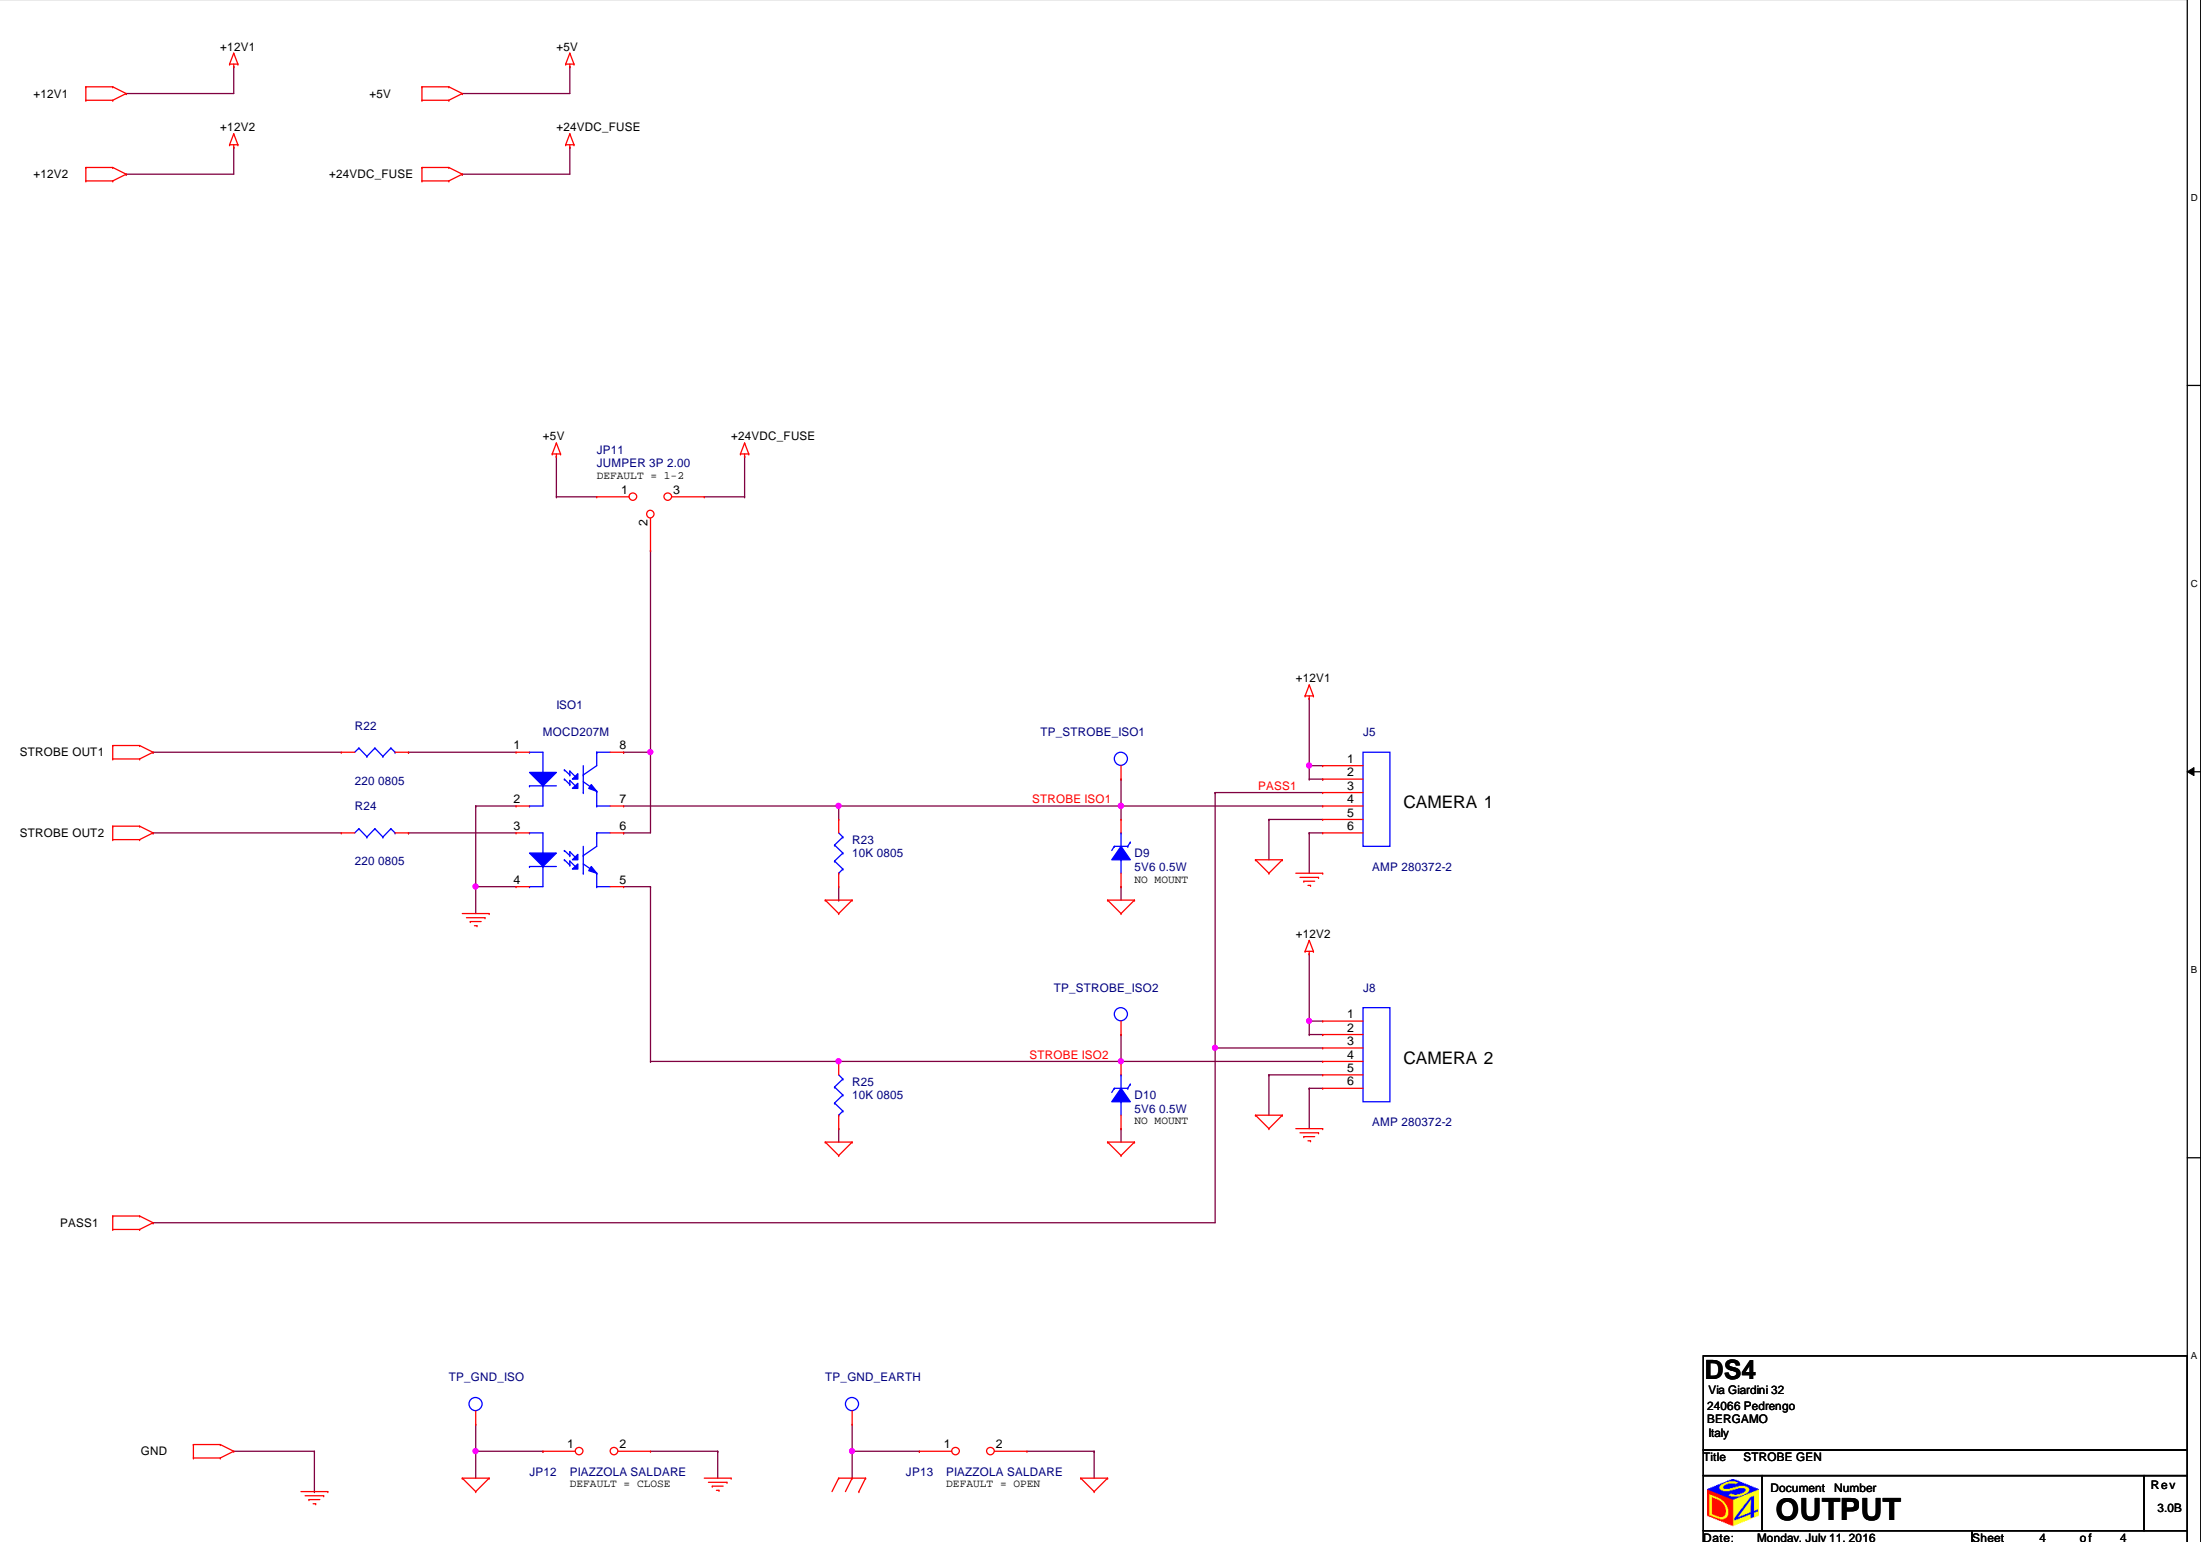

**DS4**  
 Via Giardini 32  
 24066 Pedrengo  
 BERGAMO  
 Italy

Title: STROBE GEN

Document Number: **POWER**

Rev: 3.0B

Date: Monday, July 11, 2016

Sheet: 1 of 4

**DS4**  
Via Giardini 32  
24066 Pedrengo  
BERGAMO  
Italy

Title STROBE GEN

Document Number	Rev
<b>CPU</b>	3.0B

Date: Monday, July 11, 2016 Sheet 2 of 4

**DS4**  
 Via Giardini 32  
 24066 Pedrengo  
 BERGAMO  
 Italy

Title STROBE GEN

Document Number **SERIALE 232/422/485**

Date: Monday, July 11, 2016

Sheet 3 of 4

Rev 3.0B

<b>DS4</b> Via Giardini 32 24066 Pedrengo BERGAMO Italy	
Title STROBE GEN	
	<b>Document Number</b> <b>OUTPUT</b>
Date: Monday, July 11, 2016	Rev 3.0B
Sheet 4 of 4	