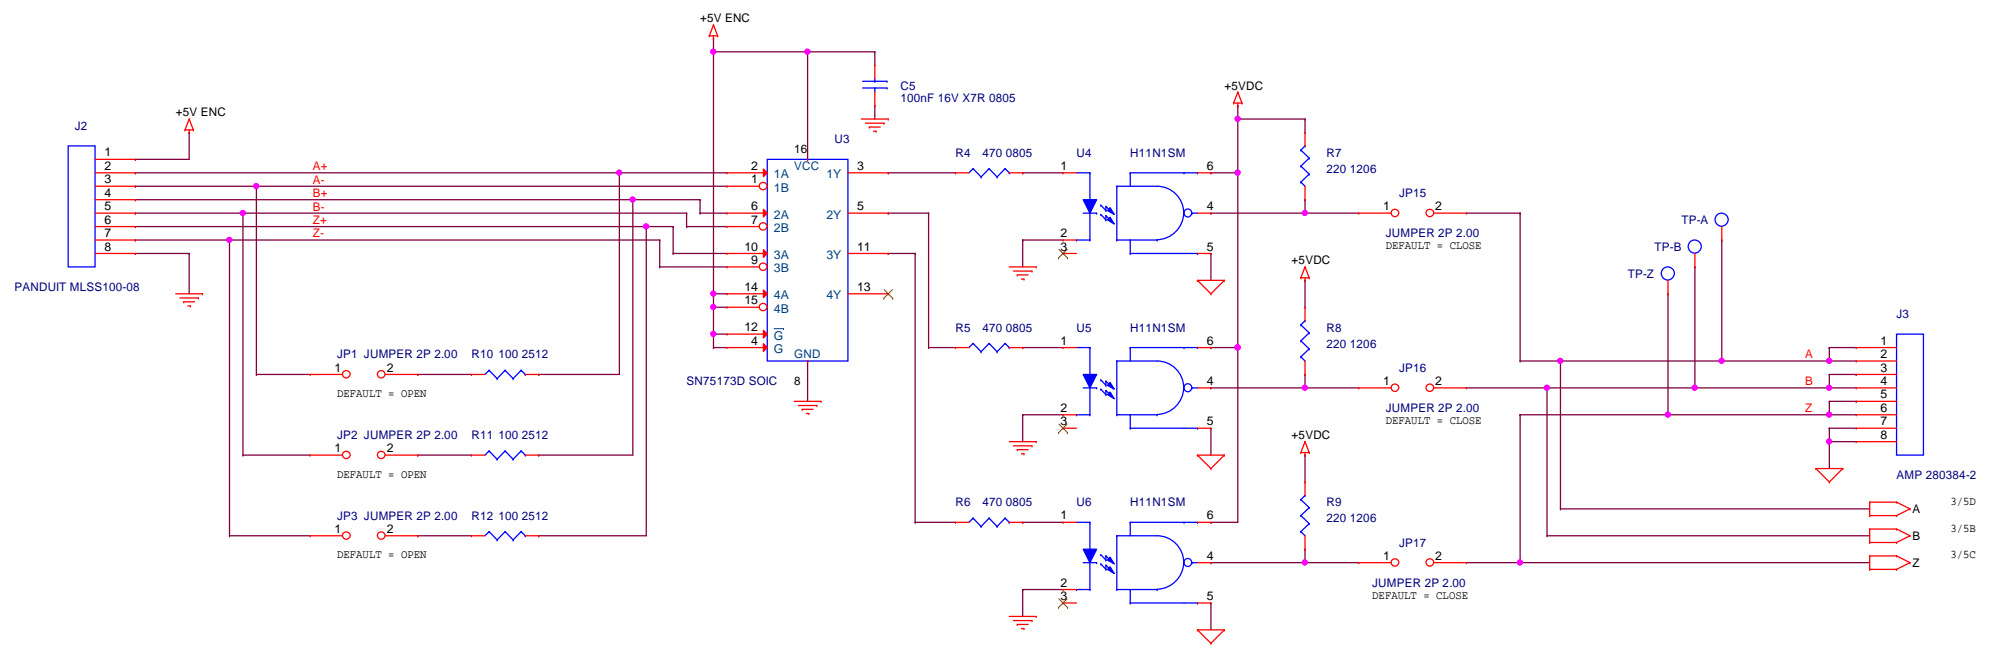

3/5D

3/5D 2/5D

2/5D

- HOLE H1
- HOLE H2
- HOLE H3
- HOLE H4

DS4 Via Giardini 32 24066 Pedrengo BERGAMO Italy		
Title 4 CHANNEL AXIS DRIVER		
Document Number POWER		Rev 1.0
Date: Friday, September 26, 2014		Sheet 1 of 3

DS4
Via Giardini 32
24066 Pedrengo
BERGAMO
Italy

Title 4 CHANNEL AXIS DRIVER

Document Number
ENCODER

Date: Friday, September 26, 2014 Sheet 2 of 3

Rev 1.0

DS4
Via Giardini 32
24066 Pedrengo
BERGAMO
Italy

Title: 4 CHANNEL AXIS DRIVER

Document Number: **OUT AXIS**

Date: Friday, September 26, 2014

Sheet 3 of 3

Rev 1.0