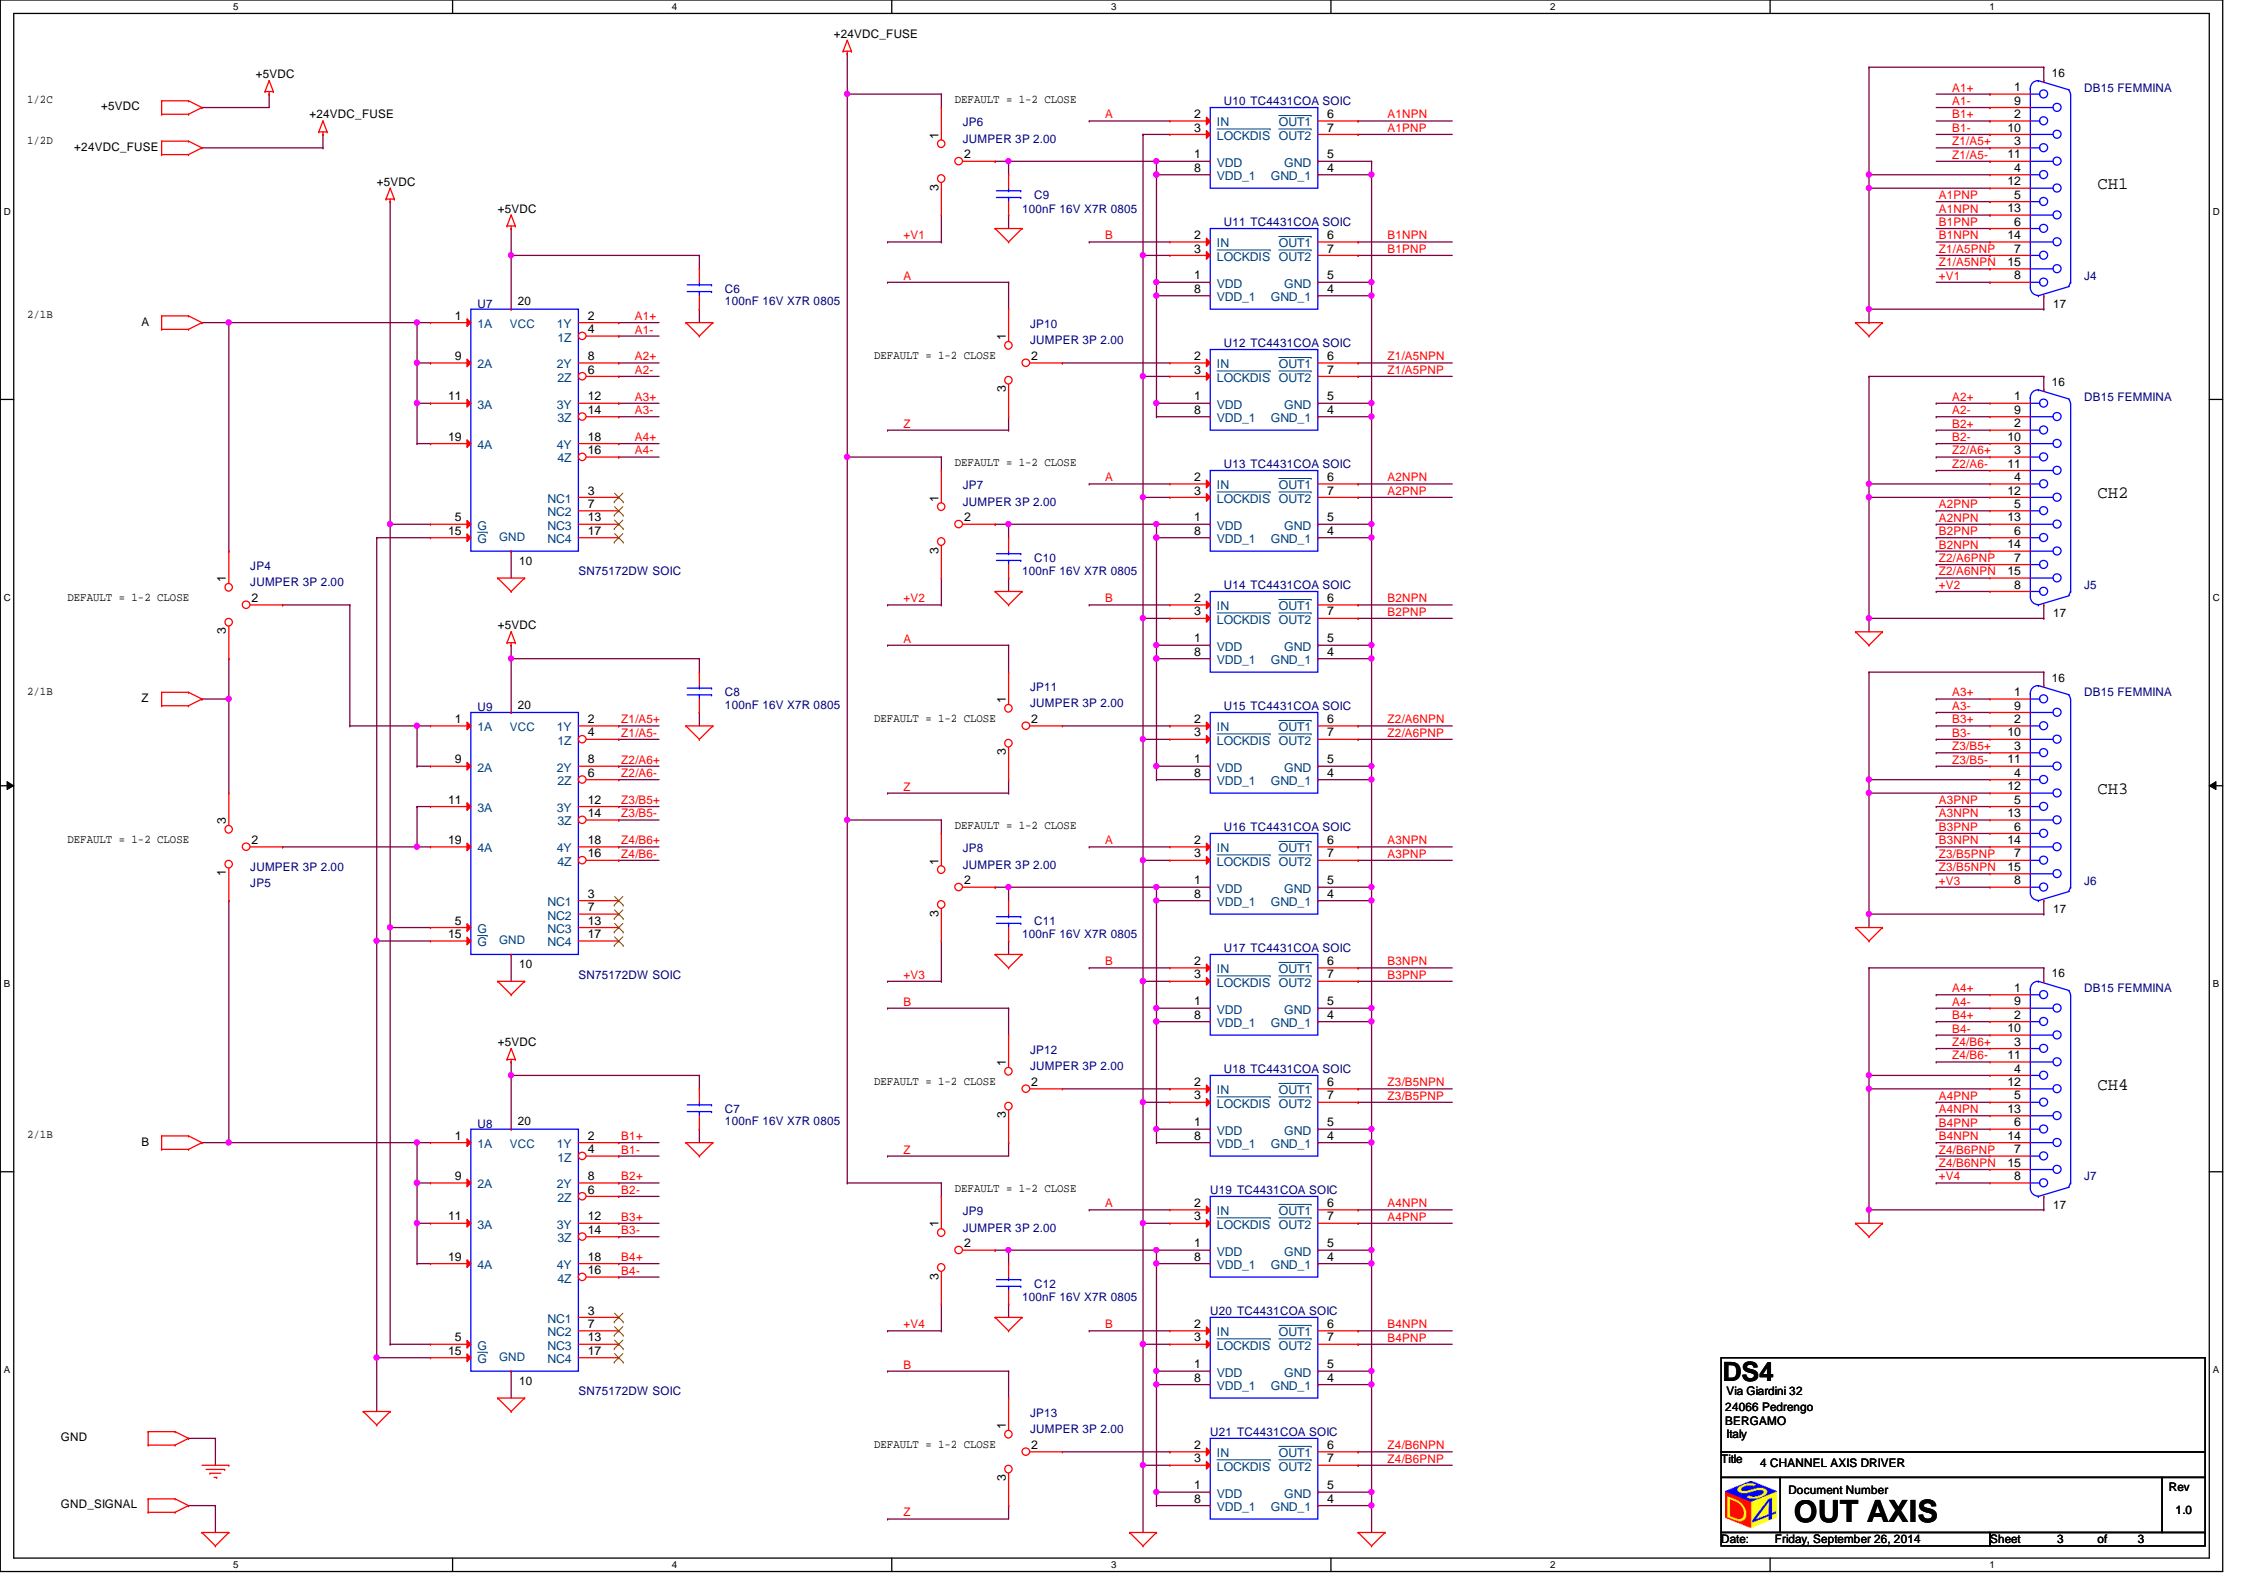

3/5D

3/5D 2/5D

2/5D

- HOLE H1
- HOLE H2
- HOLE H3
- HOLE H4

DS4 Via Giardini 32 24066 Pedrengo BERGAMO Italy		
Title 4 CHANNEL AXIS DRIVER		
Document Number POWER		Rev 1.0
Date: Friday, September 26, 2014		Sheet 1 of 3

DS4
Via Giardini 32
24066 Pedrengo
BERGAMO
Italy

Title 4 CHANNEL AXIS DRIVER

Document Number
ENCODER

Date: Friday, September 26, 2014 Sheet 2 of 3

Rev 1.0

DS4
Via Giardini 32
24066 Pedrengo
BERGAMO
Italy

Title: 4 CHANNEL AXIS DRIVER

Document Number: **OUT AXIS**

Date: Friday, September 26, 2014

Sheet 3 of 3

Rev 1.0