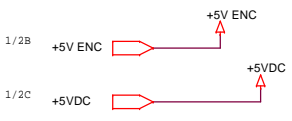

3/5D

3/5D 2/5D

2/5D

- HOLE H1
- HOLE H2
- HOLE H3
- HOLE H4

DS4 Via Giardini 32 24066 Pedrengo BERGAMO Italy		
Title 4 CHANNEL AXIS DRIVER		
Document Number POWER		Rev 1.0
Date: Friday, September 26, 2014		Sheet 1 of 3